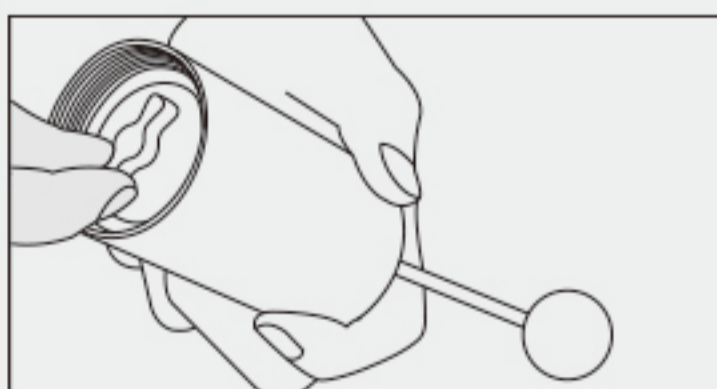

2. 握住机身，顺时针转动进行研磨

3. Unscrew the powder box

3. 拧下粉仓

4. Pour out the ground coffee

4. 将研磨好的咖啡粉倒出即可

Grinding thickness adjustment (default is medium particle)

Fix the handle

Rotate the adjusting plate counterclockwise to grind coarse powder; clockwise to fine powder