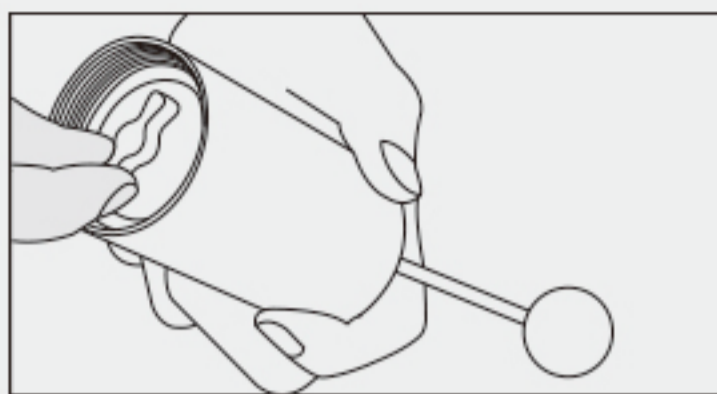

*Note: From the tight state

Fine: 15 counterclockwise

Medium: 32 counterclockwise

Coarse: 40 counterclockwise

⚙️ 研磨粗细度调节 (默认为中度颗粒)

用手固定把手并握紧机身

逆时针旋转调节盘，研磨粗粉
顺时针旋转调节盘，研磨细粉

*注释建议: 先顺时针拧紧归位点