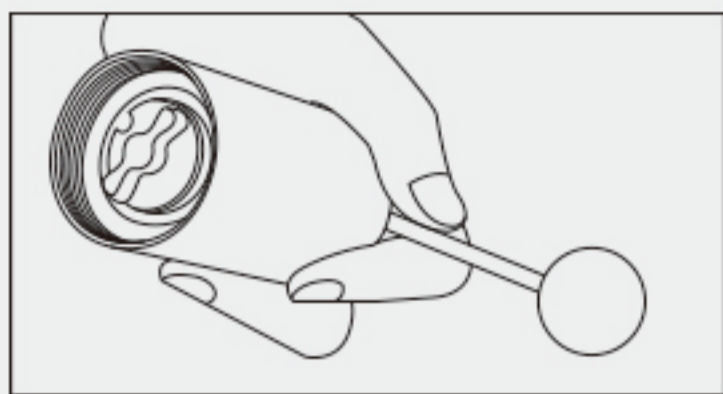

⚙️ 研磨粗细度调节 (默认为中度颗粒)

用手固定把手并握紧机身