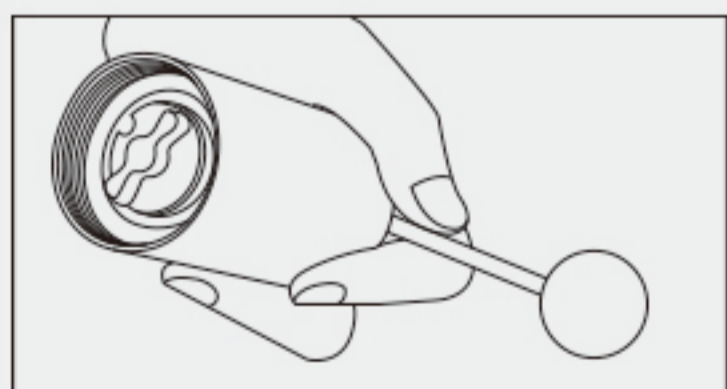

2. 握住机身，顺时针转动进行研磨

3. Unscrew the powder box

3. 拧下粉仓

4. Pour out the ground coffee

4. 将研磨好的咖啡粉倒出即可

Grinding thickness adjustment (default is medium particle)

Fix the handle

Rotate the adjusting plate counterclockwise to grind coarse powder; clockwise to fine powder